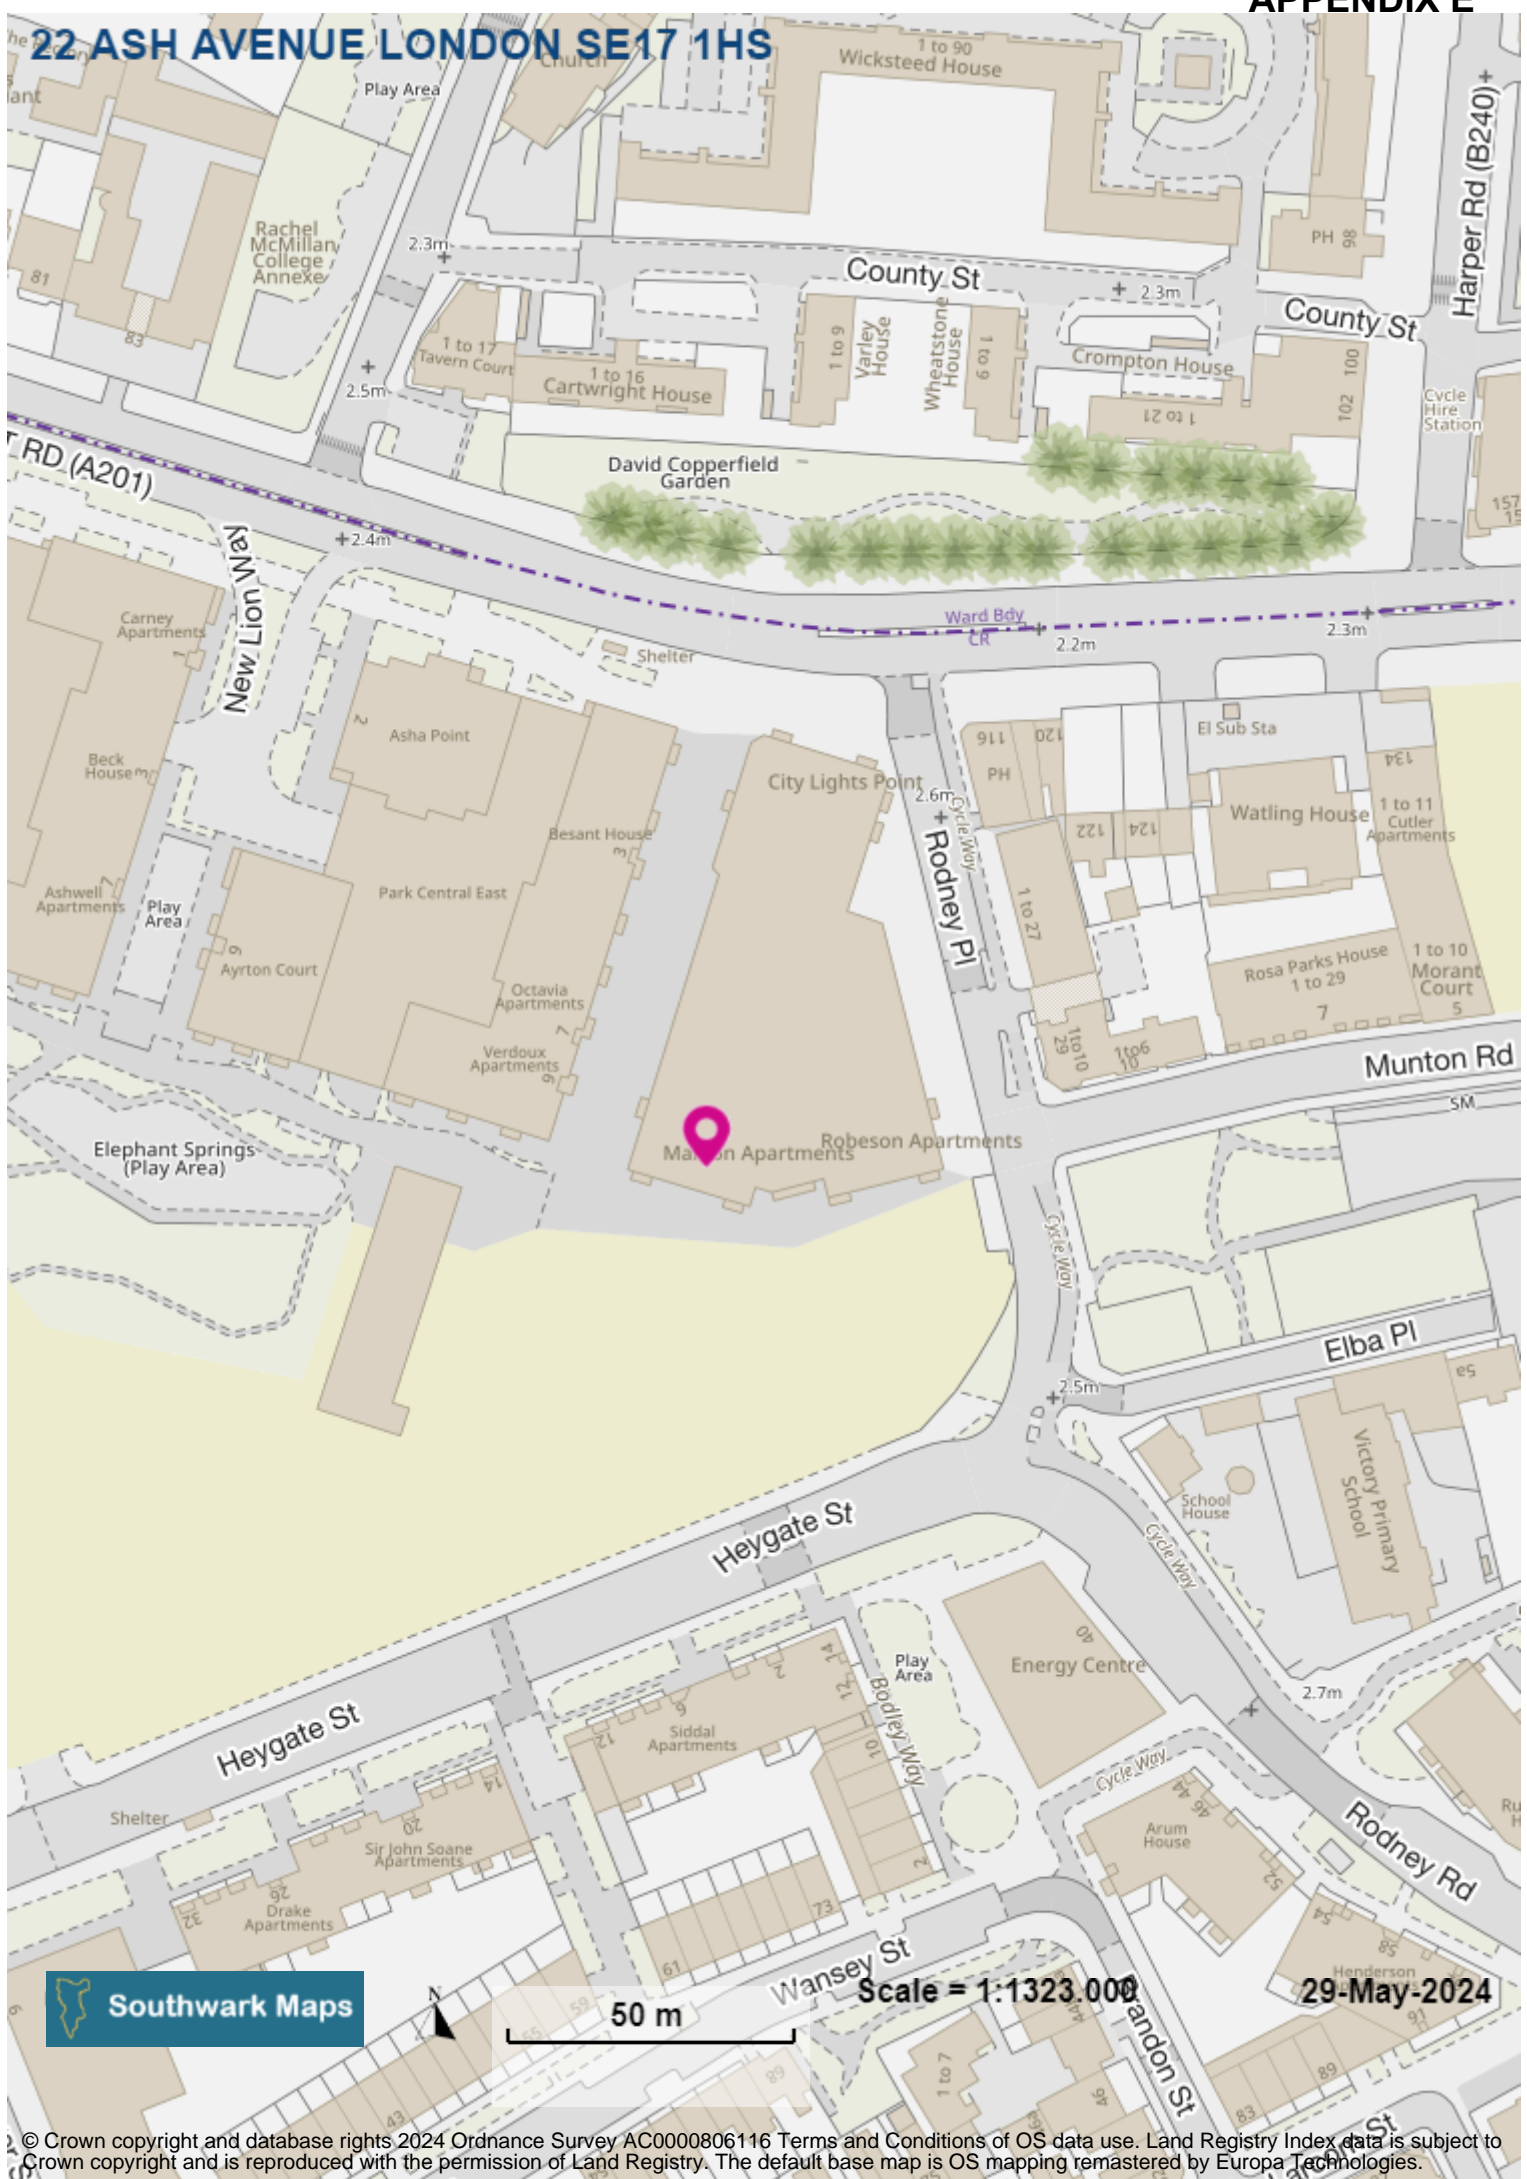

22 ASH AVENUE LONDON SE17 1HS

Southwark Maps

50 m

Scale = 1:1323,000

29-May-2024